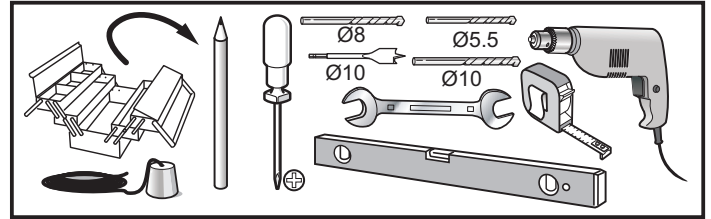

Drilling position measurement

D(mm)	L(mm)
20	$98 + (WD - WH) / 2$
100	$18 + (WD - WH) / 2$
150	$33 + (WD - WH) / 2$

Installation Manual

8

9