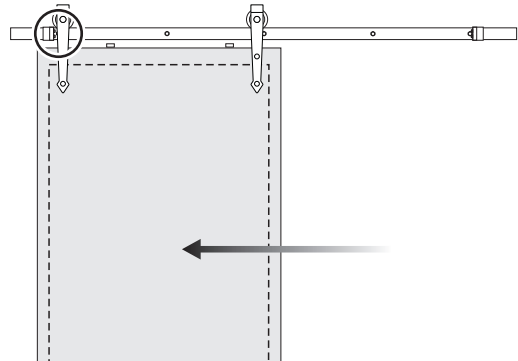

Drilling position measurement

D(mm)	L(mm)
20	$98 + (WD - WH) / 2$
100	$18 + (WD - WH) / 2$
150	$33 + (WD - WH) / 2$

Installation Manual

8

9