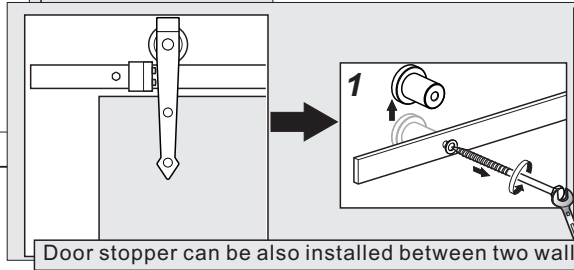

Drilling position measurement

D(mm)	L(mm)
20	$98 + (WD - WH) / 2$
100	$18 + (WD - WH) / 2$
150	$33 + (WD - WH) / 2$

Installation Manual

8

9