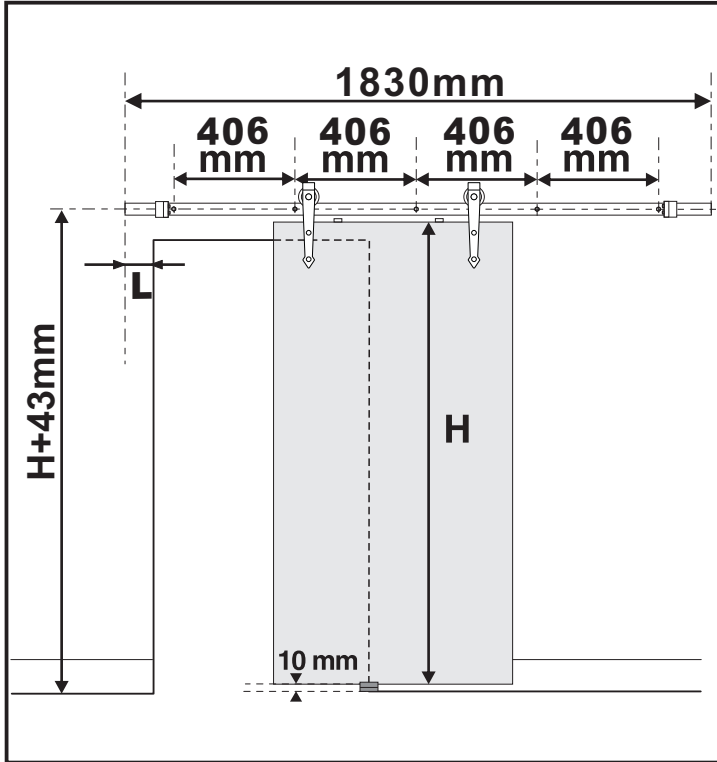

Drilling position measurement

D(mm)	L(mm)
20	$98 + (WD - WH) / 2$
100	$18 + (WD - WH) / 2$
150	$33 + (WD - WH) / 2$

Installation Manual

8

9