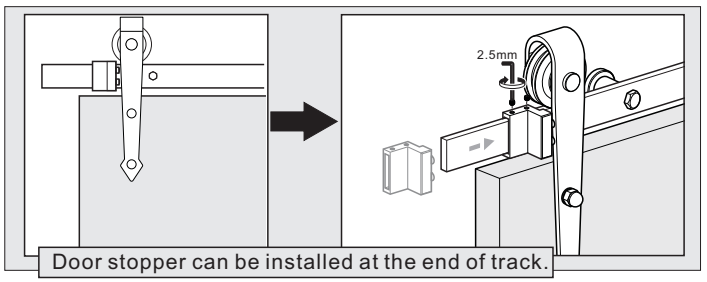

Drilling position measurement

D(mm)	L(mm)
20	$98 + (WD - WH) / 2$
100	$18 + (WD - WH) / 2$
150	$33 + (WD - WH) / 2$

Installation Manual

8

9