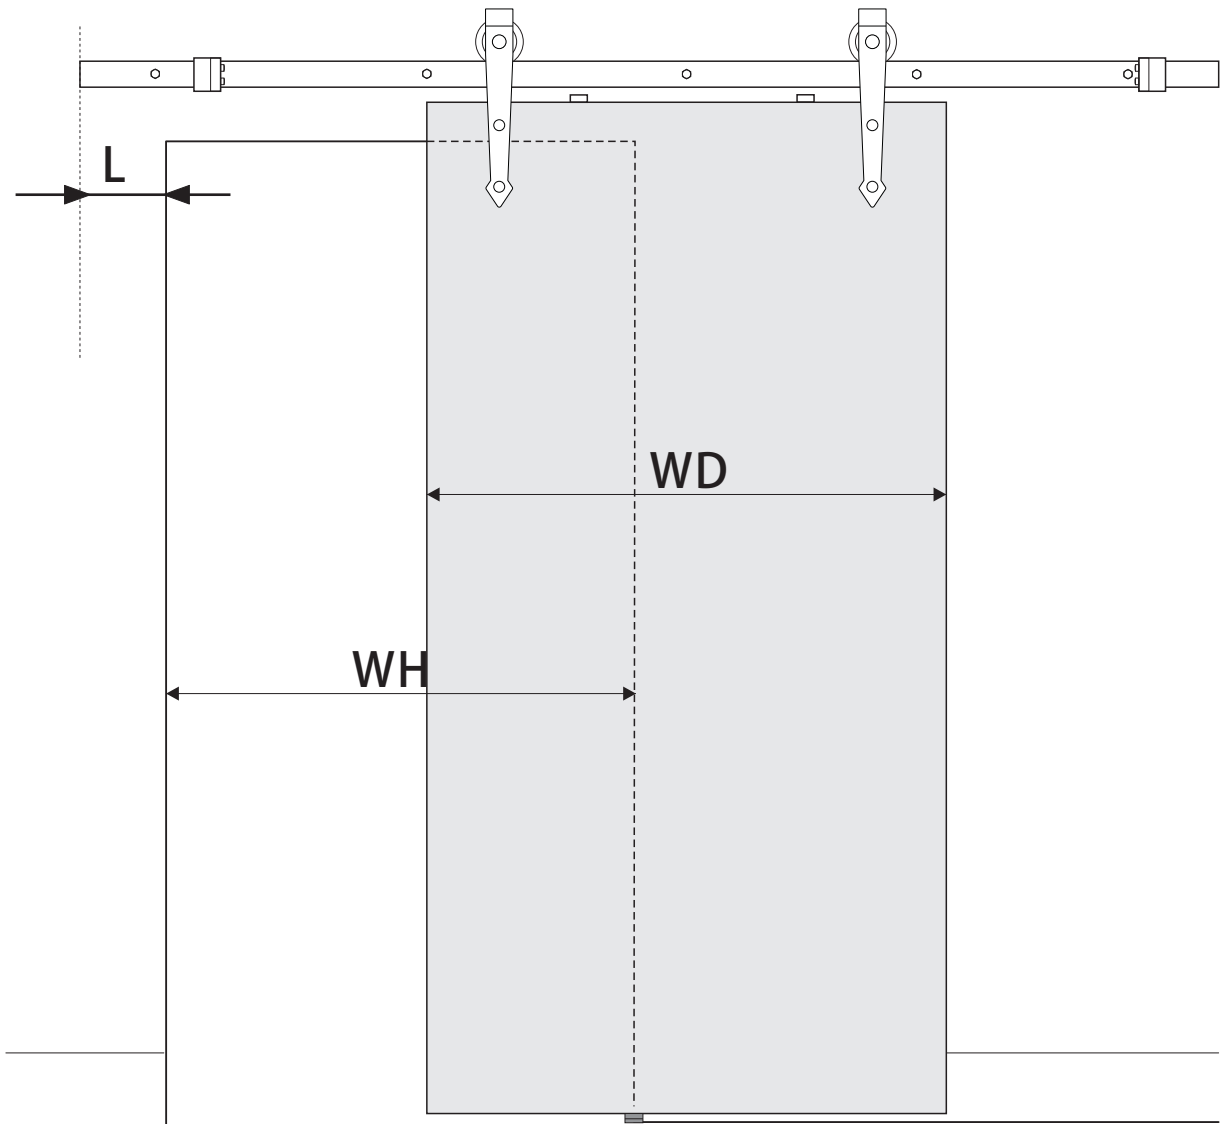

Drilling position measurement

D(mm)	L(mm)
20	$98 + (WD - WH) / 2$
100	$18 + (WD - WH) / 2$
150	$33 + (WD - WH) / 2$

Installation Manual

8

9