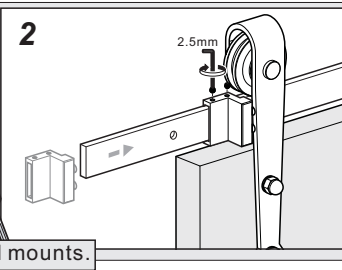

Drilling position measurement

D(mm)	L(mm)
20	$98 + (WD - WH) / 2$
100	$18 + (WD - WH) / 2$
150	$33 + (WD - WH) / 2$

Installation Manual

8

9