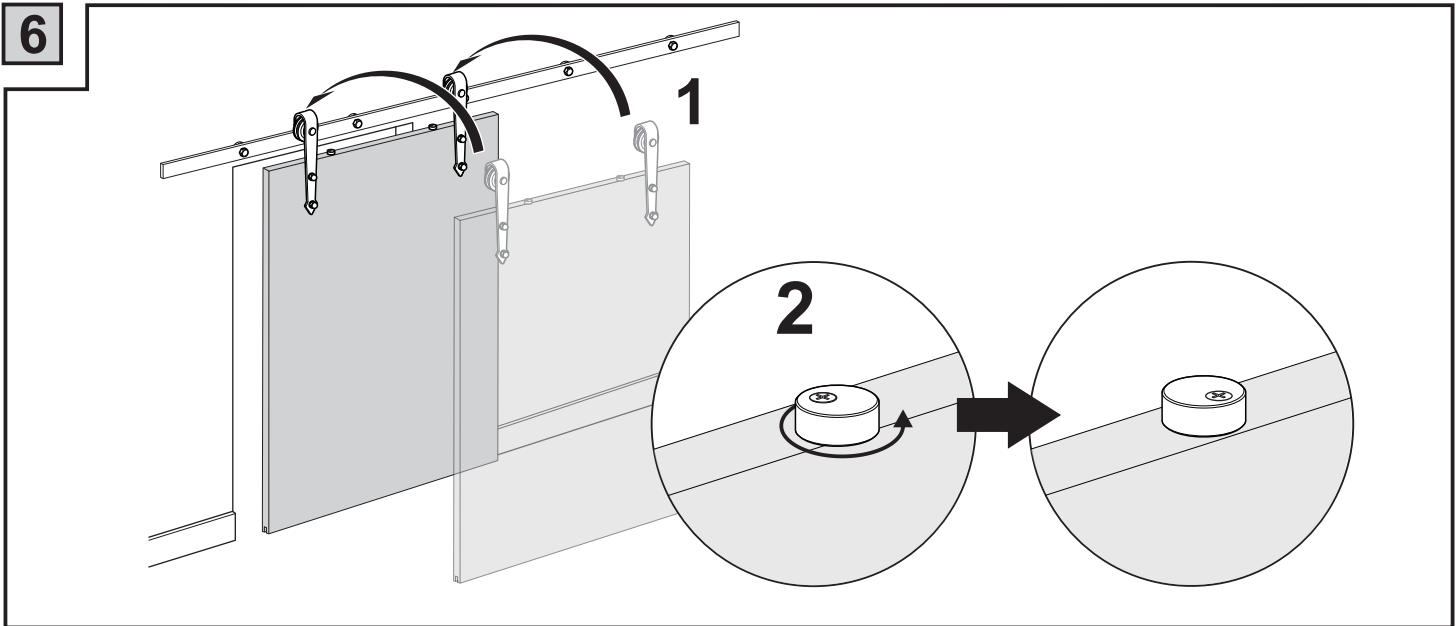

Drilling position measurement

D(mm)	L(mm)
20	$98 + (WD - WH) / 2$
100	$18 + (WD - WH) / 2$
150	$33 + (WD - WH) / 2$

Installation Manual

8

9