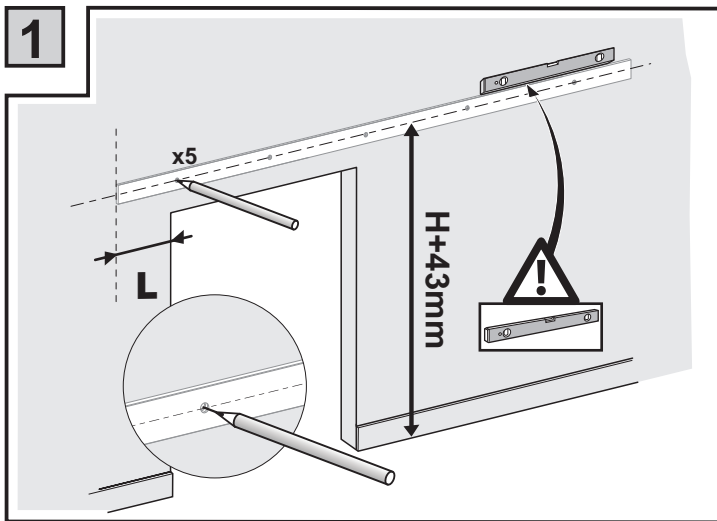

Drilling position measurement

D(mm)	L(mm)
20	$98 + (WD - WH) / 2$
100	$18 + (WD - WH) / 2$
150	$33 + (WD - WH) / 2$

Installation Manual

8

9