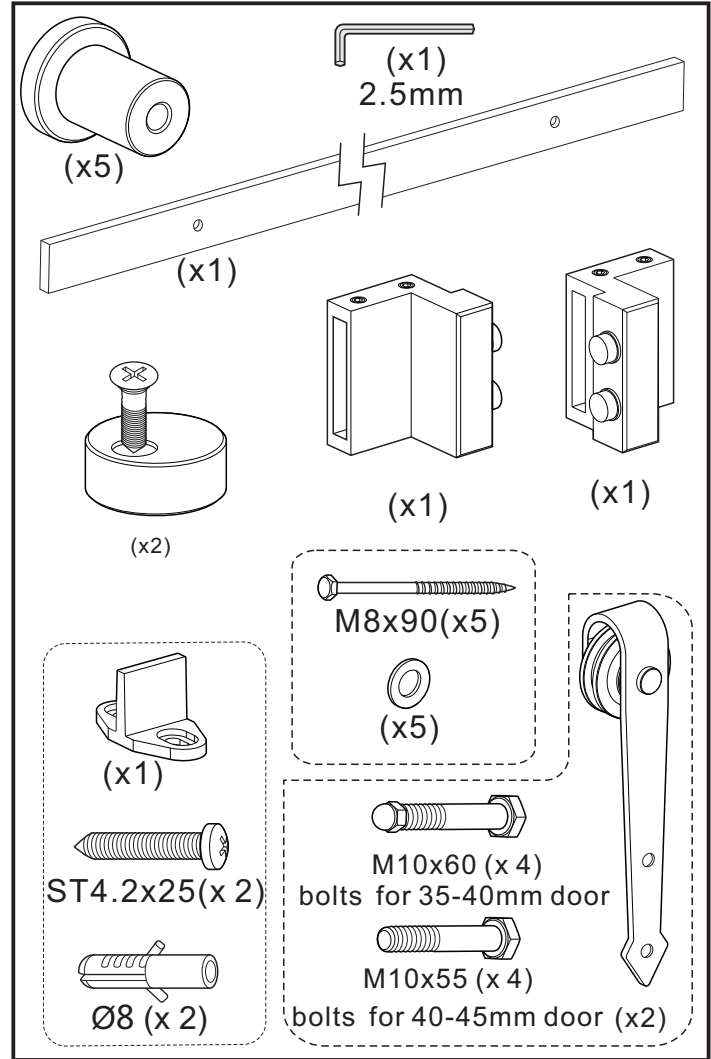

Drilling position measurement

D(mm)	L(mm)
20	$98 + (WD - WH) / 2$
100	$18 + (WD - WH) / 2$
150	$33 + (WD - WH) / 2$

Installation Manual

8

9