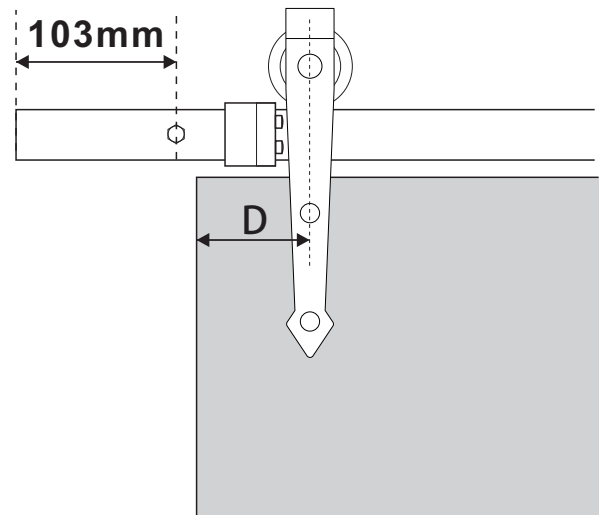

Drilling position measurement

D(mm)	L(mm)
20	$98 + (WD - WH) / 2$
100	$18 + (WD - WH) / 2$
150	$33 + (WD - WH) / 2$

Installation Manual

8

9