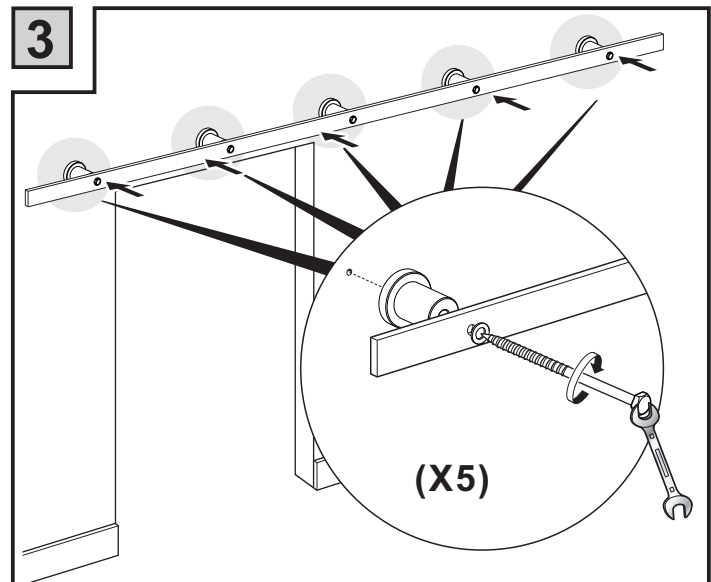

Drilling position measurement

D(mm)	L(mm)
20	$98 + (WD - WH) / 2$
100	$18 + (WD - WH) / 2$
150	$33 + (WD - WH) / 2$

Installation Manual

8

9