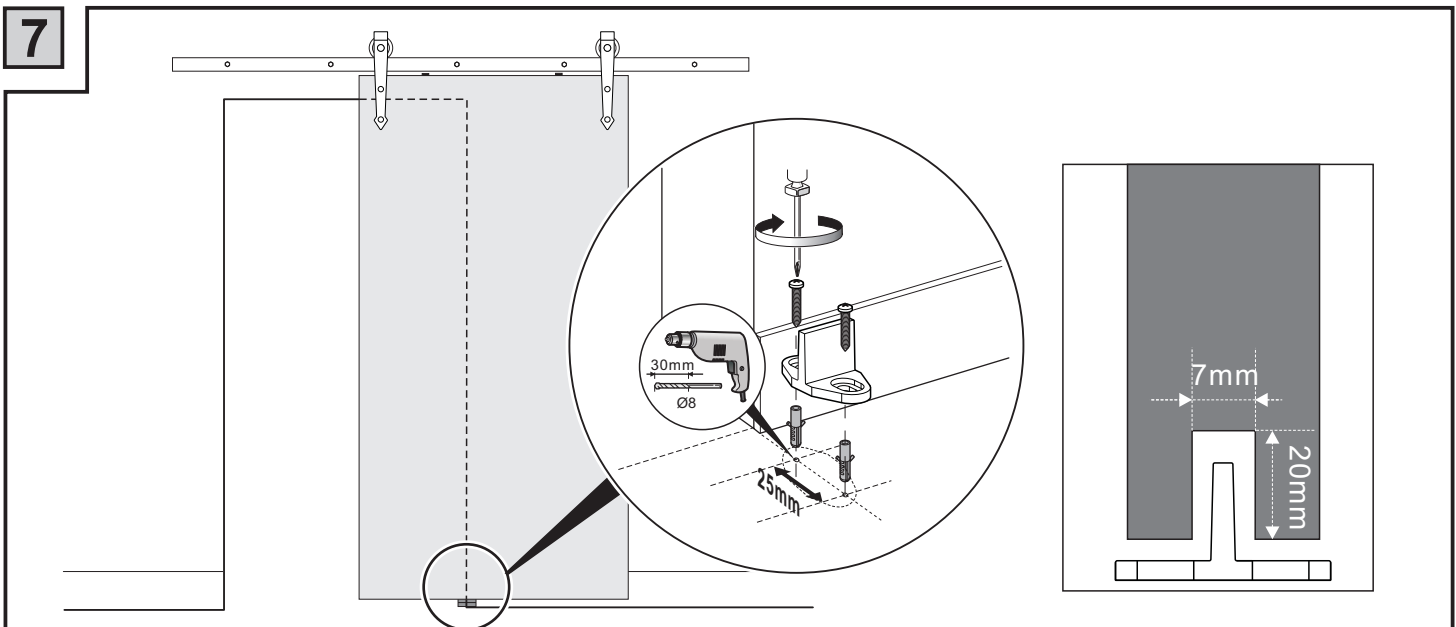

Drilling position measurement

D(mm)	L(mm)
20	$98 + (WD - WH) / 2$
100	$18 + (WD - WH) / 2$
150	$33 + (WD - WH) / 2$

Installation Manual

8

9