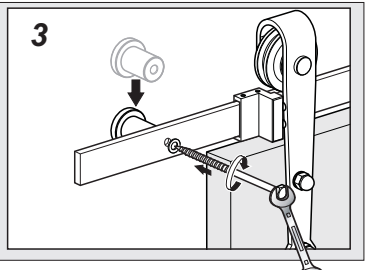

Drilling position measurement

D(mm)	L(mm)
20	$98 + (WD - WH) / 2$
100	$18 + (WD - WH) / 2$
150	$33 + (WD - WH) / 2$

Installation Manual

8

9