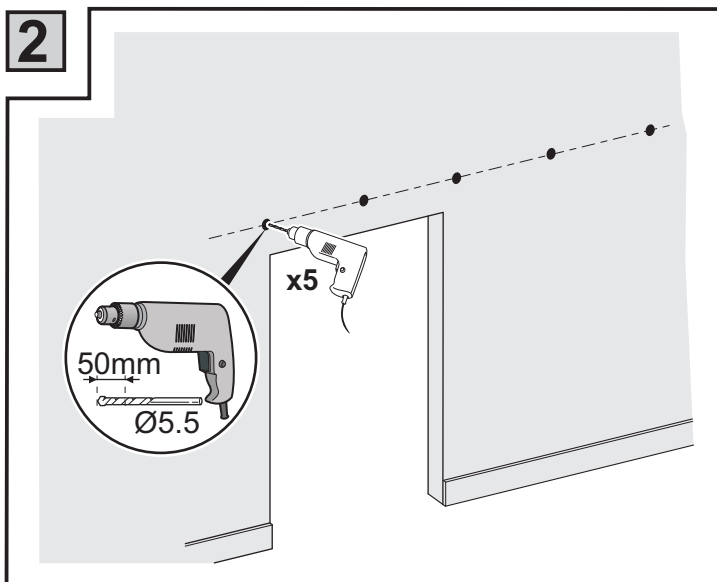

Drilling position measurement

D(mm)	L(mm)
20	$98 + (WD - WH) / 2$
100	$18 + (WD - WH) / 2$
150	$33 + (WD - WH) / 2$

Installation Manual

8

9