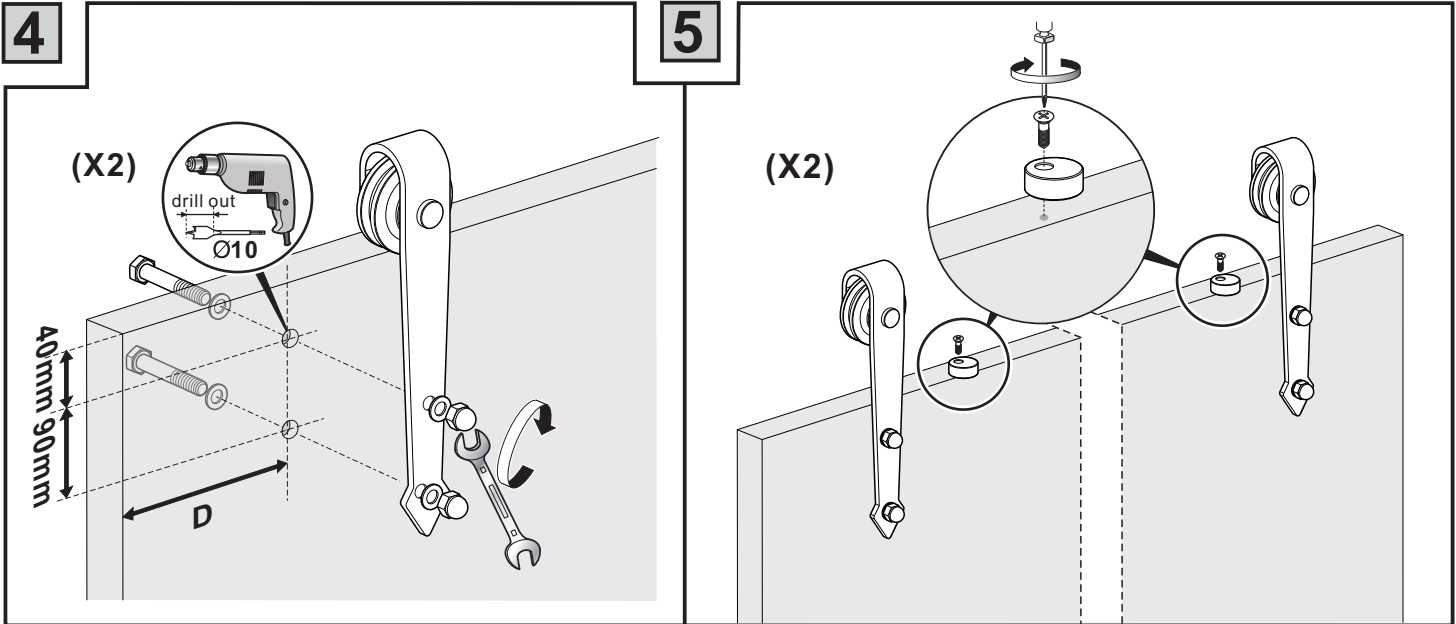

Drilling position measurement

D(mm)	L(mm)
20	$98 + (WD - WH) / 2$
100	$18 + (WD - WH) / 2$
150	$33 + (WD - WH) / 2$

Installation Manual

8

9